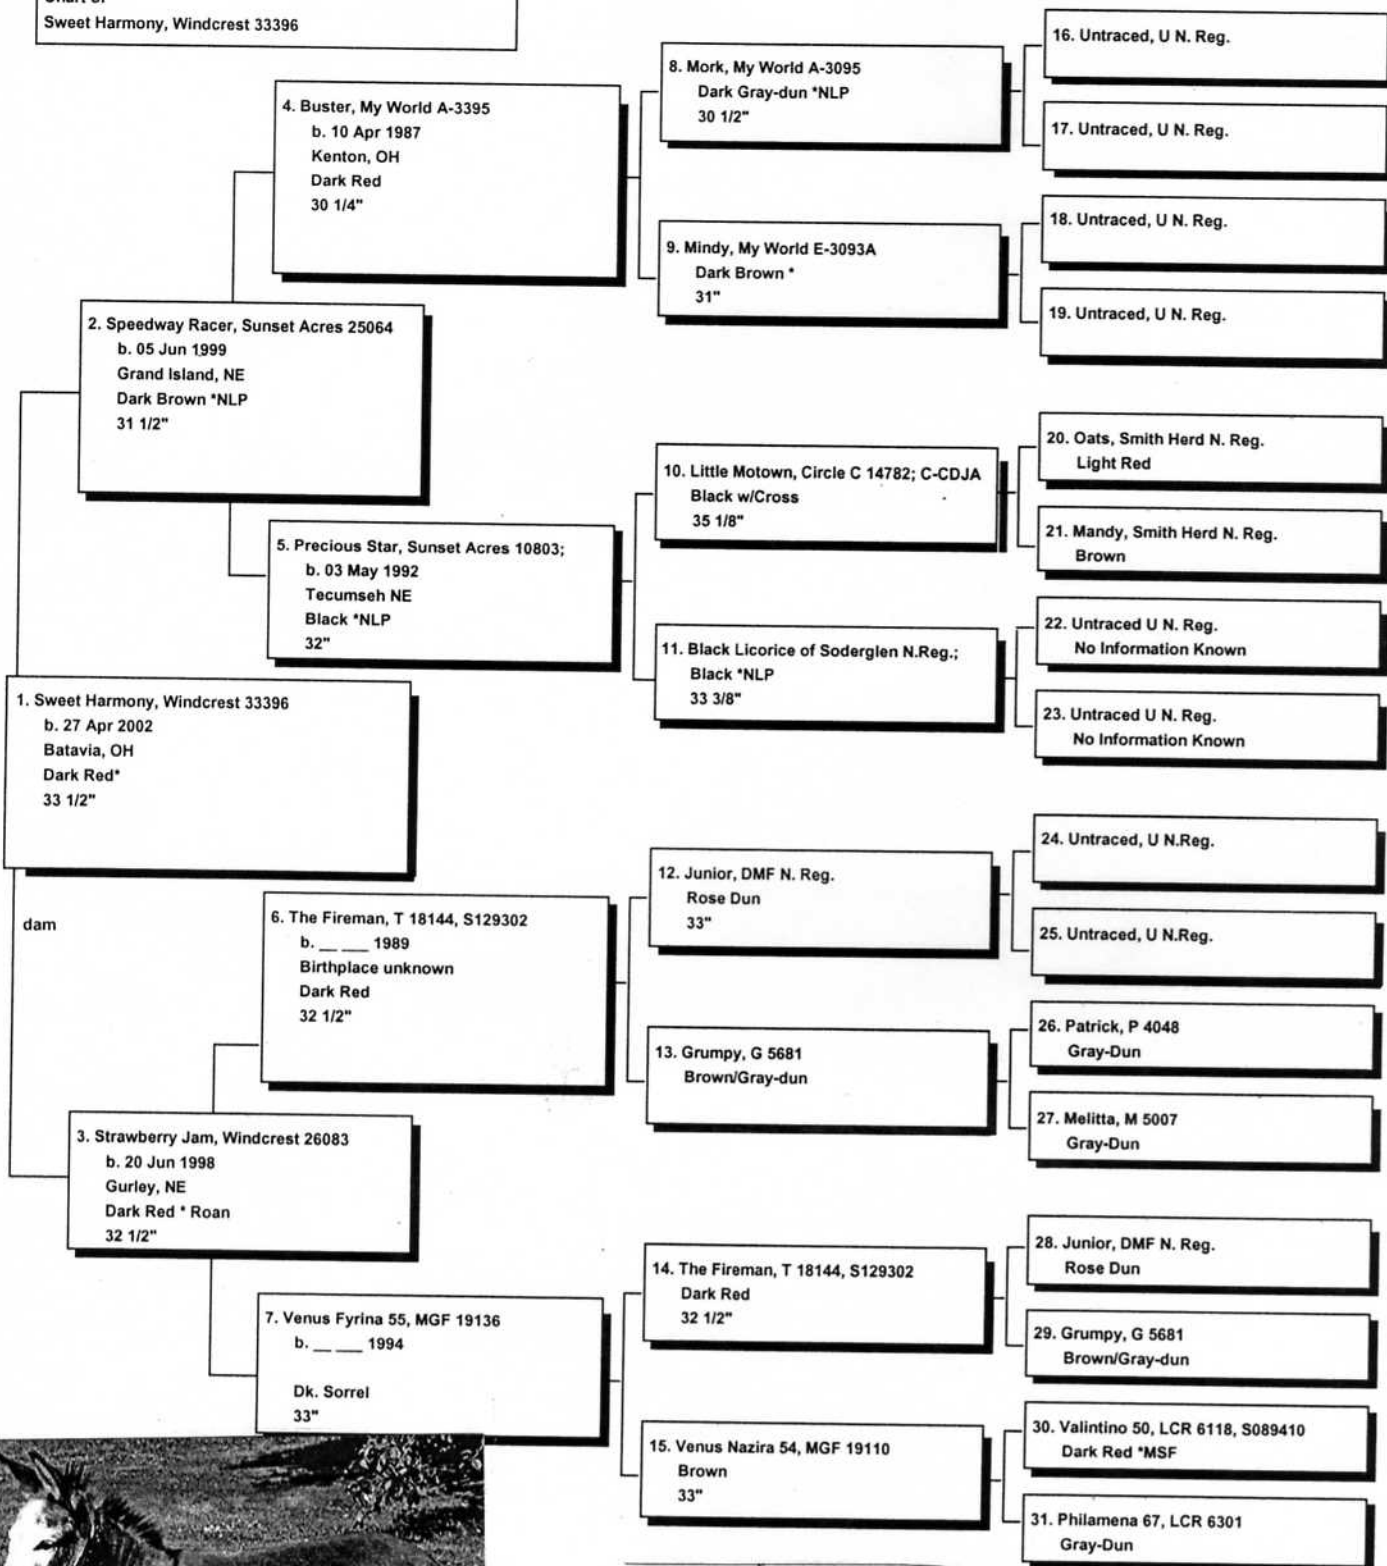

Chart of  
Sweet Harmony, Windcrest 33396

434A181806

The American Donkey and Mule Society  
P.O. Box 1210, Lewisville, TX 75067 (972) 219-0781  
The American Donkey and Mule Society is not responsible  
for errors in information submitted to the registry.